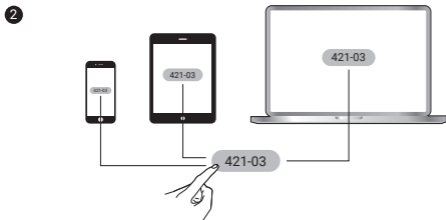

## LED light

Symbol	Press	Function	Options
	Short (toggle)	Turn on/off center torch	Long beam
	Long (toggle)	Turn on/off side torches	Short beam

## Bluetooth Mode

When no device is connected, it will be visible for your Bluetooth search.

Turn on Bluetooth on your mobile phone or tablet or computer.

Look for "421-03" in your Bluetooth search list and select connect.