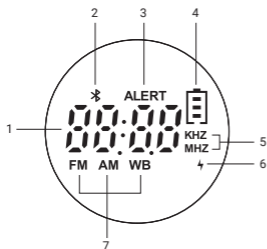

## Display overview

1. Information display  
(Numbers or text 4 digits)
2. Bluetooth speaker mode
3. WB weather alert on
4. Battery status
5. Frequency KHZ / MHZ
6. Charge indicator
7. Radio mode FM / AM / WB