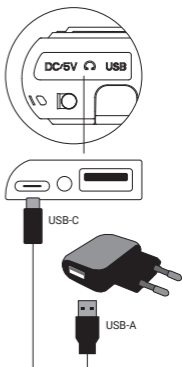

Display overview

1. Information display
  (Numbers or text 4 digits)
2. Bluetooth speaker mode
3. WB weather alert on
4. Battery status
5. Frequency KHZ / MHZ
6. Charge indicator
7. Radio mode FM / AM / WB

Charging the internal battery

Hand crank

Turn the crank at 120 - 150 rpm (2 - 2.5 times per second). 1 minute of turning can power the radio for about 3 minutes.

Approximately charging time by the hand crank (battery 0-25%): 5 hours

Solar panel

Make sure to place the solar panel in direct sunlight with no shadow.

Approximately charging time by the solar panel (battery 0-25%): 20 hours

AC charger