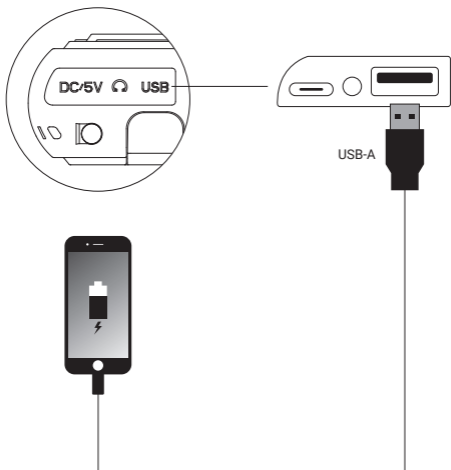

Charge device

Operation

Symbol	Press	Function
	Long (3 sec)	Power on/off