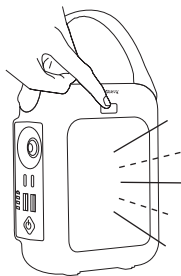

## LED lamp

1. Long press for fast flashing

2. Press once more for constant light

3. Press once more for SOS

4. Press once more to turn off