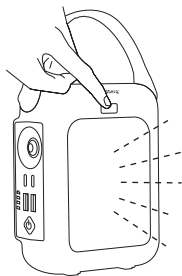

## LED lamp

1. Long press for fast flashing

2. Press once more for constant light

3. Press once more for SOS

4. Press once more to turn off