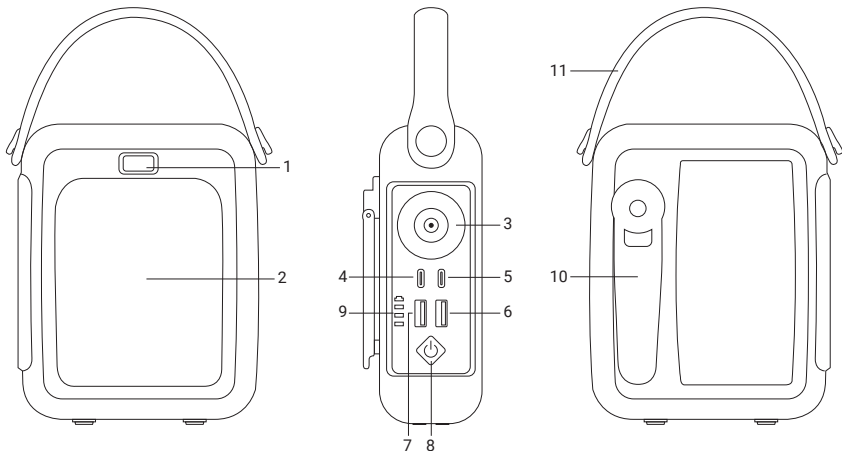

# Hand Crank Powerbank 20000

Quick guide

420-79

[www.sandberg.world](http://www.sandberg.world)

**Overview**

- 1. LED lamp button
- 2. LED lamp
- 3. Flashlight
- 4. USB-C charging
- 5. USB-C PD input/output
- 6. USB charging

- 7. USB fast charging
- 8. Flashlight on/off
- 9. LED power indicator
- 10. Power generator hand crank
- 11. Carry handle

USB-C port 1 PD output: 5V/2A, 9V/2A, 12V/1,67A (20W max)

USB-C port 2 output: 5V/2A

USB-A output 1 (blue): 5V/2A, 9V/2A, 12V/1.5A (18W QC 3.0)

USB-A output 2 (black): 5V/2A

USB-A 1+2+USB-C output: Total balanced load 20W max