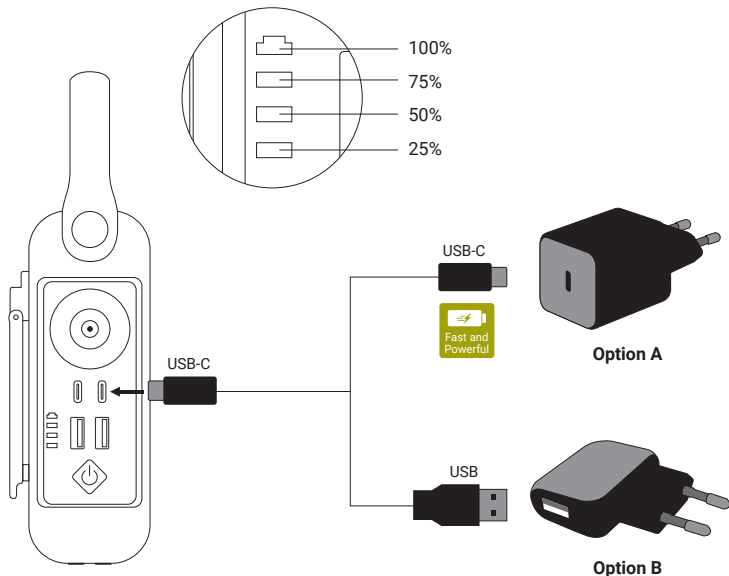

Charge the powerbank by AC charger