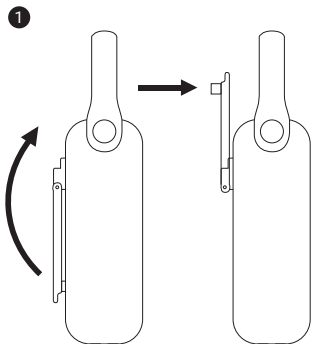

Charge the powerbank by hand crank

Rotate hand crank by 180 RPM for best performance.