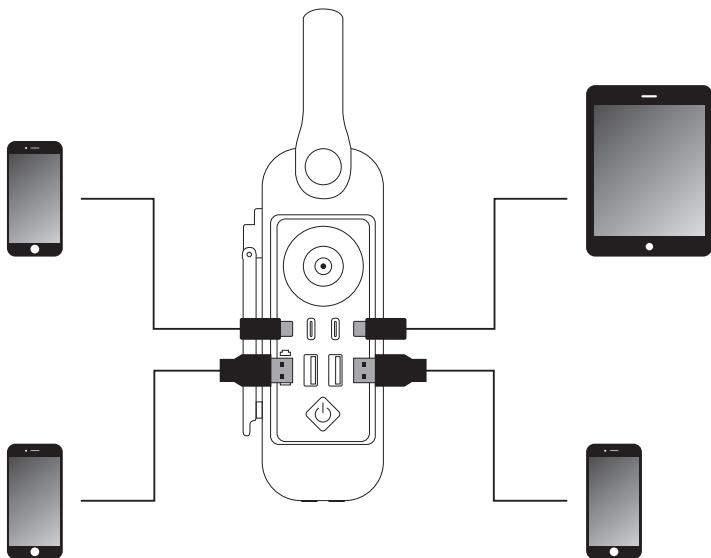

## LED lamp

1. Long press for fast flashing

2. Press once more for constant light

3. Press once more for SOS

4. Press once more to turn off