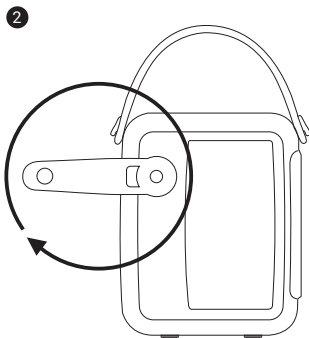

Charge the powerbank by hand crank

Rotate hand crank by 180 RPM for best performance.