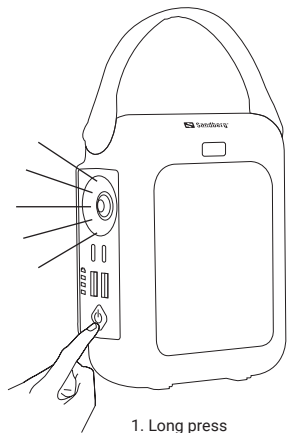

Flashlight