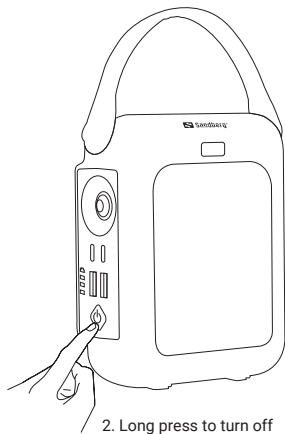

Flashlight