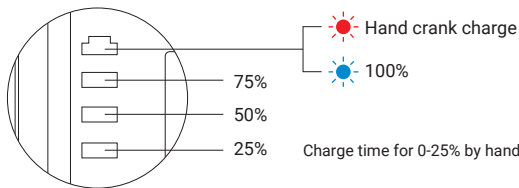

Charge time for 0-25% by hand crank: 4 hours.